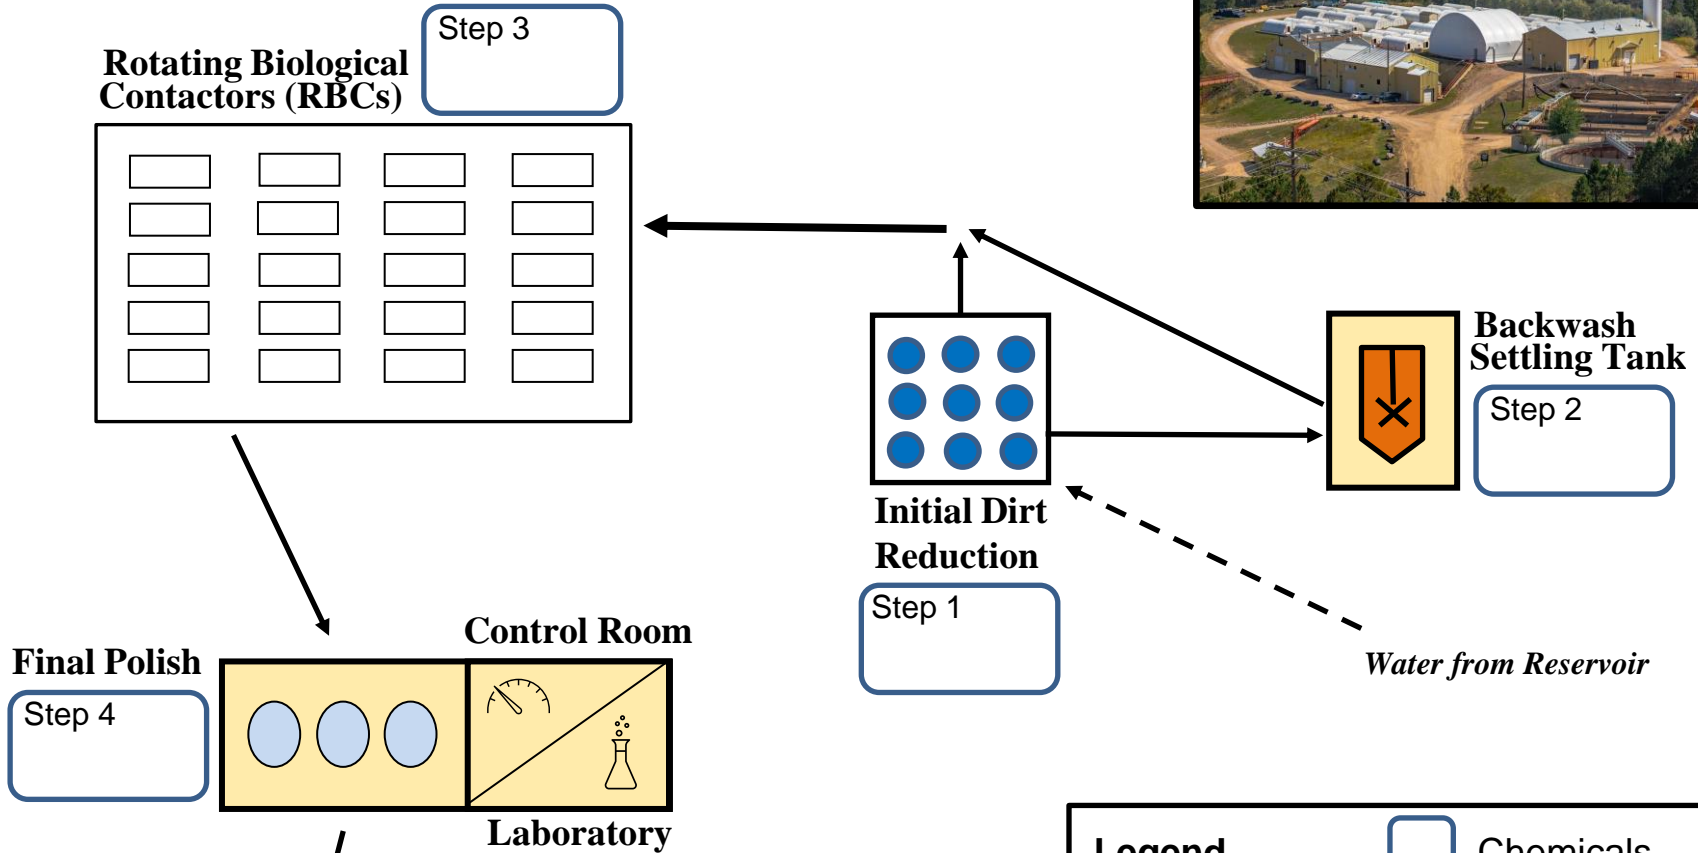

# Waste Water Treatment Plant

**Legend**

Create a key for identifying each treatment type along the tour (steps 1-4)

- Chemicals
- Filtering
- Boiling
- UV/sterilizing light
- Living organisms